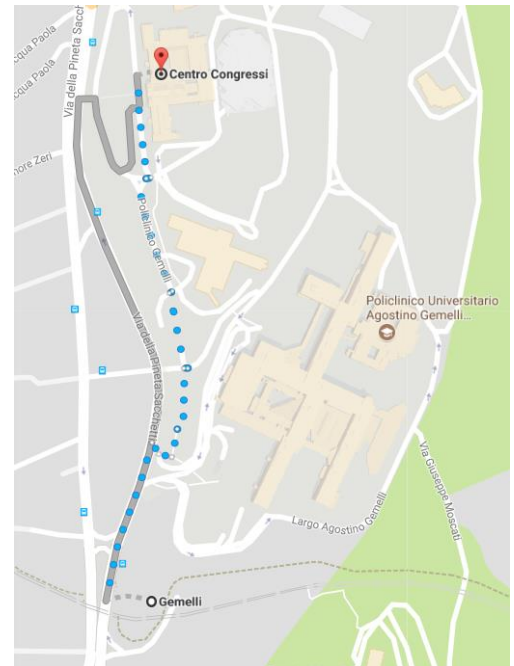

5TH GEC-ESTRO WORKSHOP
30 November-01 December 2017
Rome, Italy

SUGGESTIONS FOR PUBLIC TRANSPORT

The address of the venue is:
Faculty of Medicine and Surgery "A. Gemelli"
Centro Congressi Europa (Conference Center)
Largo Francesco Vito no. 1
00168 Rome
Italy

TRAIN

The closest train station is **Gemelli** at 10' minutes walking distance.

ROMA S. PIETRO station

A 11' minutes ride connects *Gemelli* to **Roma S. Pietro** train station for approximately 1 euro.

Roma S. Pietro is 10' minutes walking distance from the Vatican and 20-30' minutes from Rome city center (Piazza Navona -Navona Square-, Pantheon and other famous monuments).

Timetable:

- Trains from Gemelli to Roma S. Pietro run approximately from 06:30 AM to 11:30 PM
- Trains from Roma S. Pietro to Gemelli run approximately from 05:00 AM to 22:15 PM

VILLA AURELIA station

Gemelli is also connected to **Villa Aurelia** train station by an 8' minutes ride.

At this stop you can take the **metro Line A** which is connected to one of the main train stations **Roma TERMINI** and other famous stops: *Flaminio* for Piazza del Popolo – People's Square – and *Spagna* for Piazza di Spagna and the Spanish Step.

RATES and TIMETABLE

You can check rates and updated timetable on the official website <http://www.trenitalia.com>