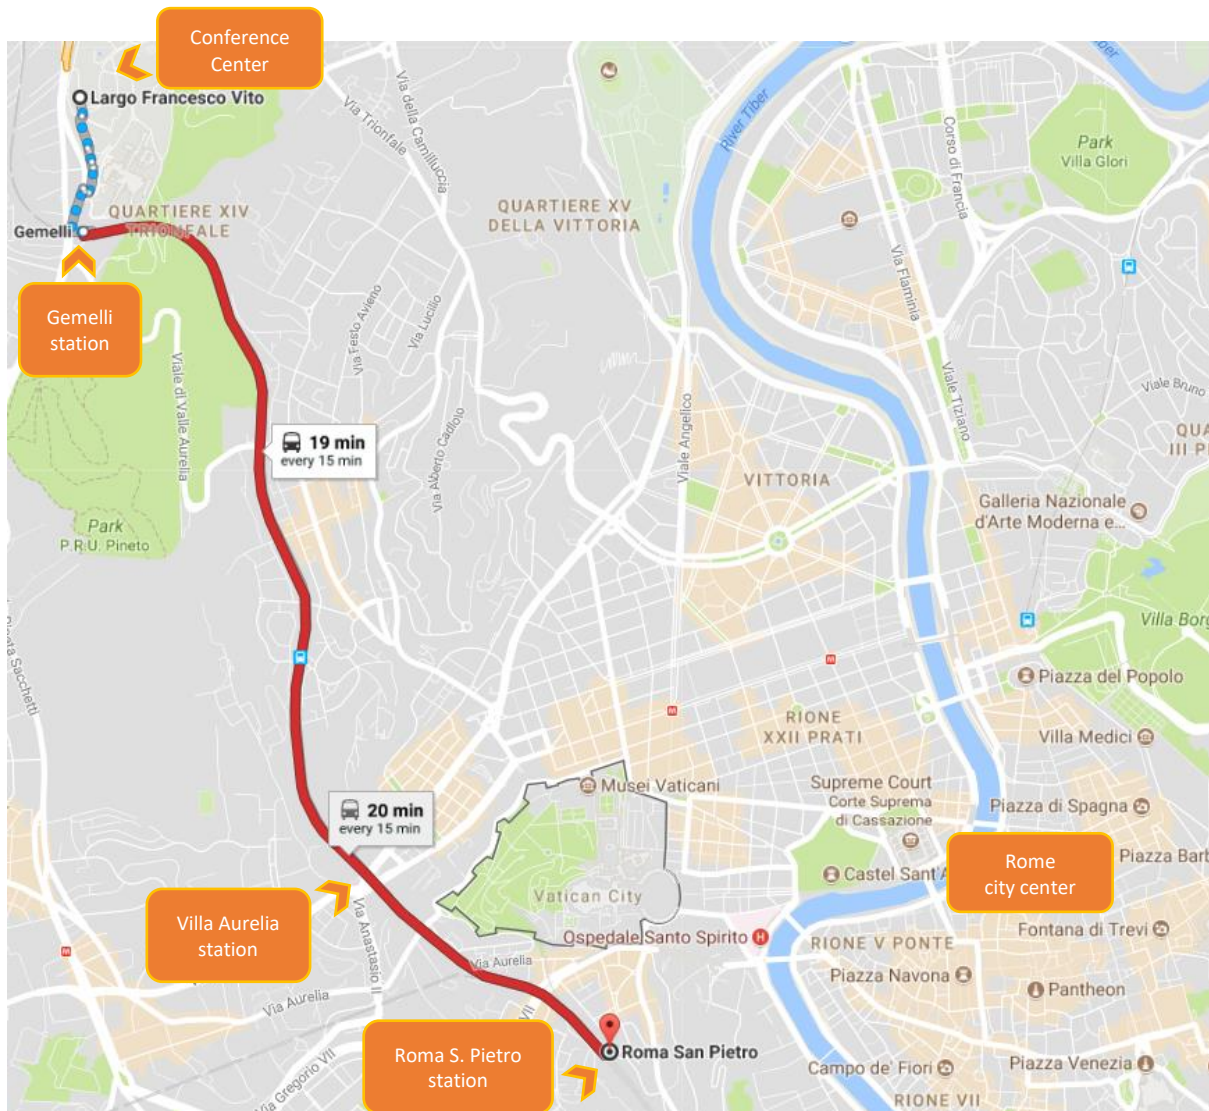

METRO / TRAM / BUS

Transport plans and information on metro / tram / bus in Rome can be found at <http://www.atac.roma.it>