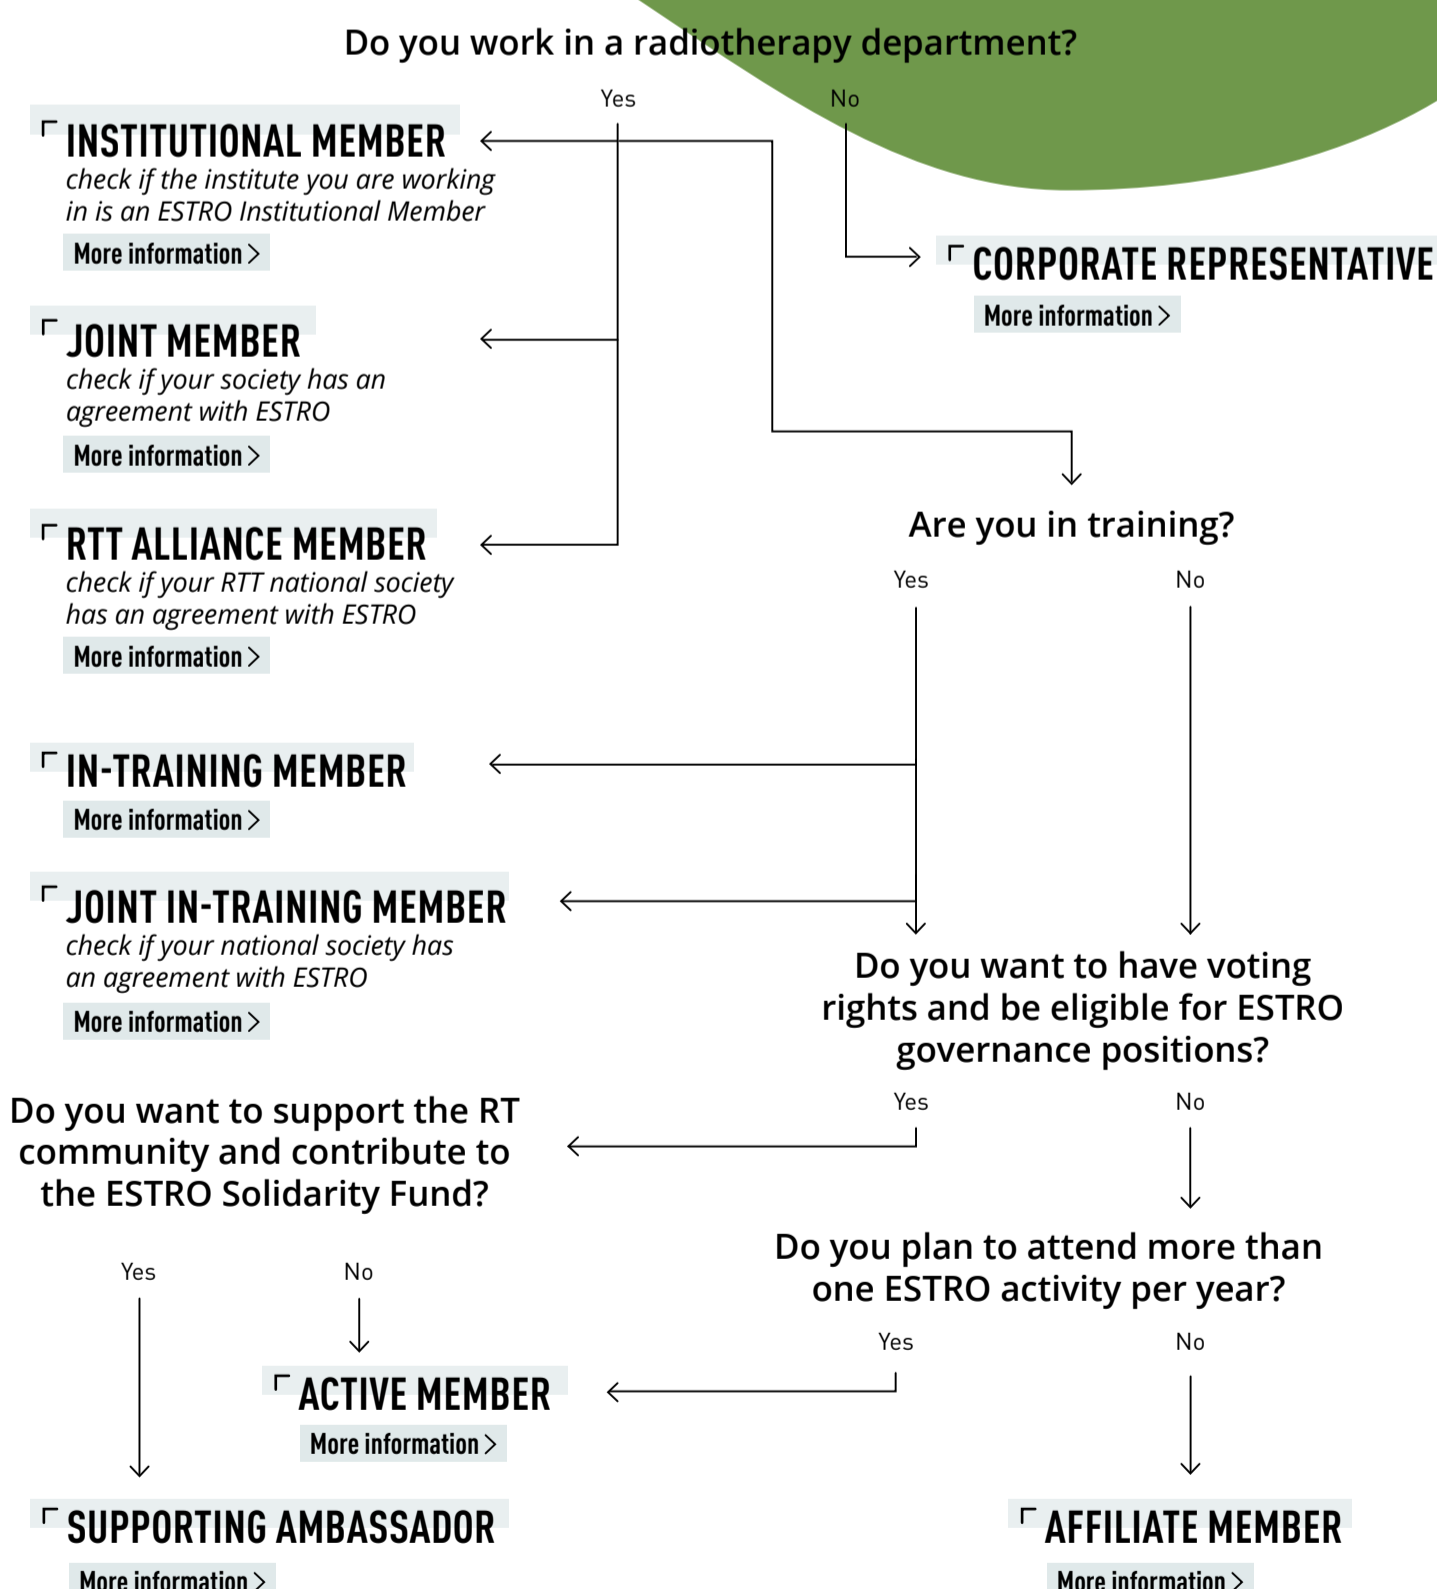

Affiliate

You wish to enjoy some of the membership advantages and to keep up to date in your field.

Corporate representative

You are employed by a company in the field of radiotherapy, wish to benefit from preferential access to ESTRO events and education tools and network as part of our members community.

COLLECTIVE

Institutional membership

Centres from all around the world, wanting to support their radiotherapy and oncology team, have the possibility to purchase individual memberships (as of 5) with gradual discounts depending on the size of the group.

institutional-membership@estro.org

Joint membership

This membership type forms part of agreements fostering collaboration between ESTRO and other societies in the field of radiation oncology. It offers an upgraded package of benefits to your community and valuable advantages to your society. Contact us to check if your society is eligible.

membership@estro.org

RTT Alliance membership

This membership is based on agreements signed between ESTRO and national societies or groups representing RTTs (Radiation Therapists), both at European and global level. In addition to establishing ongoing relationships between societies sharing the same objectives, it provides your community with a package of valuable benefits.

membership@estro.org

Find the ESTRO membership that suits you best

Boost your career and professional development by becoming an ESTRO member.

For additional details, visit WWW.ESTRO.ORG/MEMBERSHIP

or contact our Membership Team at MEMBERSHIP@ESTRO.ORG