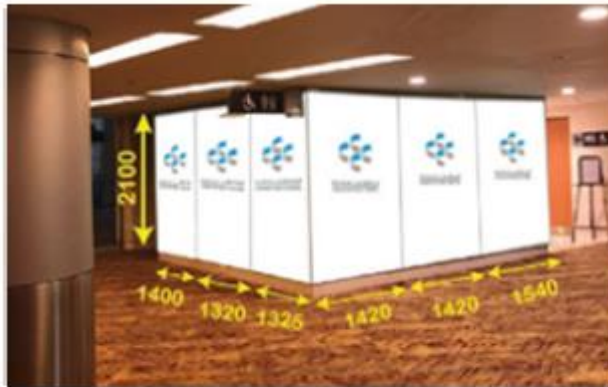

- **CONCOURSE**

1. Centre Core Banner - Unit Price 2000 EUR*

POSITION	Concourse
DIMENSION (WXH)	2,000mm x 5,000mm (vertical)
TOTAL PIECES	1

Centre's Core – Concourse

Centre Core Banner CC003

* Prices listed above do not include VAT. VAT will be added at the applicable rate

- **LEVEL 3**

2. L- Shape Glass Panel - Unit Price 2500 EUR*

POSITION	Level 3
DIMENSION (WXH)	8.425m x 2.1 m
TOTAL PIECES	1

L Shape Green Glass Panel - PH Pre Function Area L3007

* Prices listed above do not include VAT. VAT will be added at the applicable rate

3. Green Glass Panel- PH Pre Function Area L3008 - Unit price 1500 EUR*

POSITION	Level 3
DIMENSION (WXH)	5.345m x 2.09mH
TOTAL PIECES	1

Green Glass Panel - PH Pre Function Area L3008

* Prices listed above do not include VAT. VAT will be added at the applicable rate