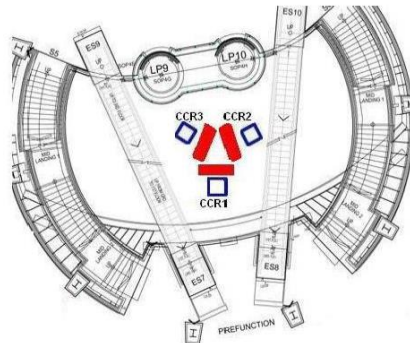

- **CONCOURSE**

1. Centre Core Banner - Unit Price 2000 EUR*

POSITION	Concourse
DIMENSION (WXH)	2,000mm x 5,000mm (vertical)
TOTAL PIECES	1

Centre's Core – Concourse

Centre Core Banner CC003

* Prices listed above do not include VAT. VAT will be added at the applicable rate

- **LEVEL 3**

2. L- Shape Glass Panel - Unit Price 2500 EUR*

POSITION	Level 3
DIMENSION (WXH)	8.425m x 2.1 m
TOTAL PIECES	1

L Shape Green Glass Panel - PH Pre Function Area L3007

* Prices listed above do not include VAT. VAT will be added at the applicable rate

3. Green Glass Panel- PH Pre Function Area L3008 - Unit price 1500 EUR*

POSITION	Level 3
DIMENSION (WXH)	5.345m x 2.09mH
TOTAL PIECES	1

Green Glass Panel - PH Pre Function Area L3008

* Prices listed above do not include VAT. VAT will be added at the applicable rate

6. Escalator Branding EE006 - Unit price 1000 EUR*

POSITION	FROM LEVEL 3 TO LEVEL 4
DIMENSION (WXH)	12m x 0.6m
TOTAL PIECES	4 SIDES IN TOTAL (2 ASCENDING - 2 DESCENDING)

Escalator Branding EE006

* Prices listed above do not include VAT. VAT will be added at the applicable rate