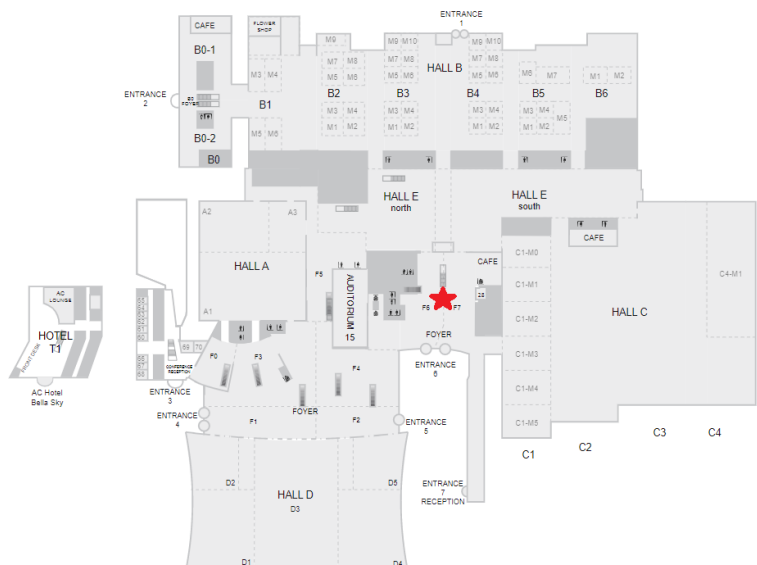

No	Description	Location	Quantity*	Height (m)	Wide (m)	Sqm (m2)	Price (excl. VAT)
FE.08.2	Material: Trevira 205gr./m2 Double sided incl. Block out	Foyer	1	8,000	1,500	12,00	3.000€

*2 banners available