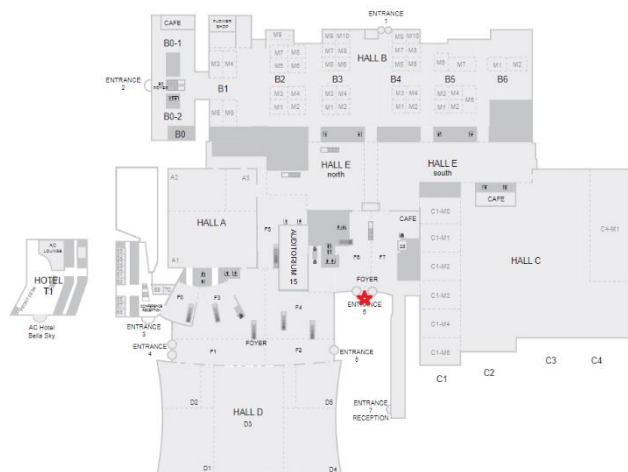

No	Description	Location	Quantity	Height (m)	Wide (m)	Sqm (m2)	Price (excl. VAT)
O.02 A.3	Material: Netbanner	Entrance 6	1	5,000	8,400	42,00	4.500€