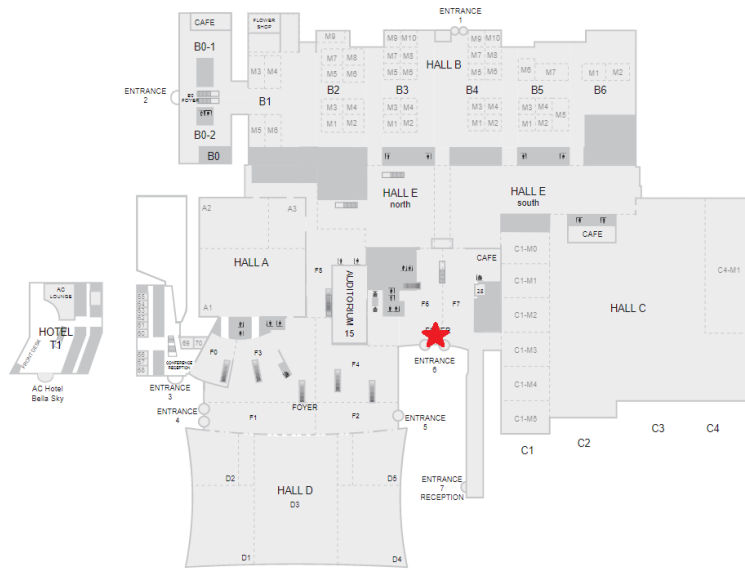

Bella Center 1st Floor

No	Description	Location	Quantity	Height (m)	Wide (m)	Sqm (m2)	Price (excl. VAT)
F2.a	Material: Trevira 205gr./m2 Text: Double sided incl. Block out	Foyer	1	1,600	10,500	16,80	5.000€

No	Description	Location	Quantity	Height (m)	Wide (m)	Sqm (m2)	Price (excl. VAT)
FE.04	Material: Forex 1mm + print, by Entrance 6	Foyer	1	0,290	3,750	1,09	200€

No	Description	Location	Quantity	Height (m)	Wide (m)	Sqm (m2)	Price (excl. VAT)
FE.06	Material: Forex 1mm + print, by Entrance 6	Foyer	1	0,290	3,750	1,09	200€