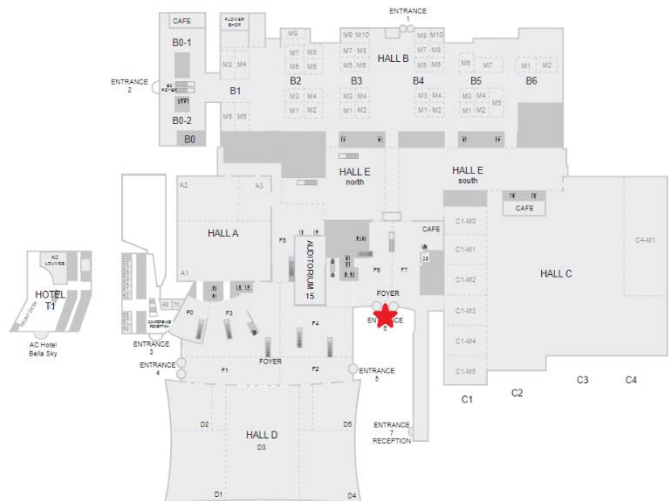

No	Description	Location	Quantity*	Height (m)	Wide (m)	Sqm (m2)	Price (excl. VAT)
F6-7.03	Material: Foil with print	Foyer	1	1,91	1,21	2,31	250€

*In total the 2 doors of entrance 6 have 8 possible sides that can be foiled.

No	Description	Location	Quantity	Height (m)	Wide (m)	Sqm (m2)	Price (excl. VAT)
FE.04	Material: Forex 1mm + print, by Entrance 6	Foyer	1	0,290	3,750	1,09	200€

No	Description	Location	Quantity	Height (m)	Wide (m)	Sqm (m2)	Price (excl. VAT)
FE.06	Material: Forex 1mm + print, by Entrance 6	Foyer	1	0,290	3,750	1,09	200€