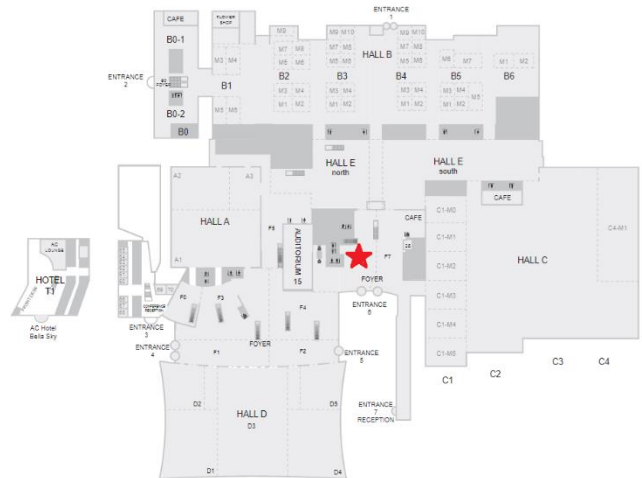

No	Description	Location	Quantity	Height (m)	Wide (m)	Sqm (m2)	Price (excl. VAT)
F1.2B	Material: Foil with print for 1 step	Foyer	1	0,130	1,900	0,25	150€

*27 steps available

No	Description	Location	Quantity	Height (m)	Wide (m)	Sqm (m2)	Price (excl. VAT)
F1.18.1	Material: Foil with print. Balcony railing	Foyer	1	1,160	1,990	2,31	600€

Bella Center 1st Floor

No	Description	Location	Quantity	Height (m)	Wide (m)	Sqm (m2)	Price (excl. VAT)
F2.a	Material: Trevira 205gr./m2 Text: Double sided incl. Block out	Foyer	1	1,600	10,500	16,80	5.000€