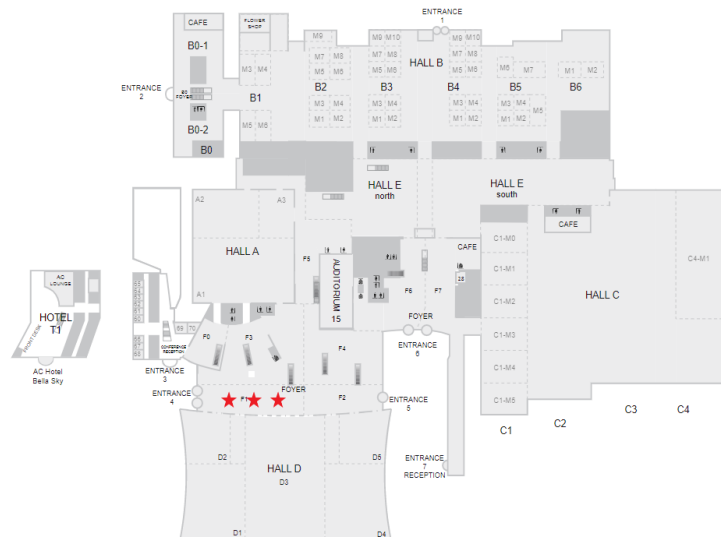

Outdoor Signage

No	Description	Location	Quantity	Height (m)	Wide (m)	Sqm (m2)	Price (excl. VAT)
O.02	Material: Netbanner	Entrance 6	1	5,000	8,400	42,00	4,500€

No	Description	Location	Quantity	Height (m)	Wide (m)	Sqm (m2)	Price (excl. VAT)
O.02 A.3	Material: Netbanner	Entrance 6	1	5,000	8,400	42,00	4.500€

No	Description	Location	Quantity	Height (m)	Wide (m)	Sqm (m2)	Price (excl. VAT)
F1.2B	Material: Foil with print for 1 step	Foyer	1	0,130	1,900	0,25	150€

*27 steps available

No	Description	Location	Quantity	Height (m)	Wide (m)	Sqm (m2)	Price (excl. VAT)
F1.18.1	Material: Foil with print. Balcony railing	Foyer	1	1,160	1,990	2,31	600€

Bella Center 1st Floor

No	Description	Location	Quantity	Height (m)	Wide (m)	Sqm (m2)	Price (excl. VAT)
F2.a	Material: Trevira 205gr./m2 Text: Double sided incl. Block out	Foyer	1	1,600	10,500	16,80	5.000€