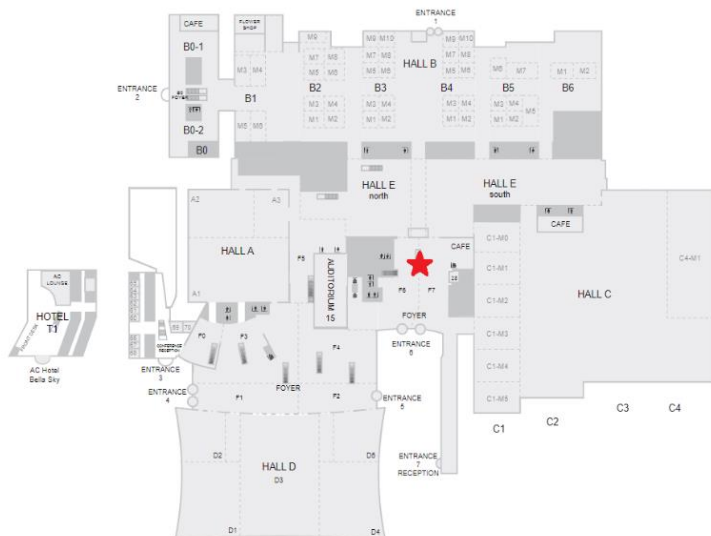

No	Description	Location	Quantity	Height (m)	Wide (m)	Sqm (m2)	Price (excl. VAT)
FE.04	Material: Forex 1mm + print, by Entrance 6	Foyer	1	0,290	3,750	1,09	200€

No	Description	Location	Quantity	Height (m)	Wide (m)	Sqm (m2)	Price (excl. VAT)
FE.06	Material: Forex 1mm + print, by Entrance 6	Foyer	1	0,290	3,750	1,09	200€

*32 steps available in total

No	Description	Location	Quantity*	Height (m)	Wide (m)	Sqm (m2)	Price (excl. VAT)
FE.17	Material: Foil with print	Foyer	1	0,595	8,510	5,06	650€

*3 sides available. 1 banner facing outside as shown in the picture and 2 banners inside facing the steps.