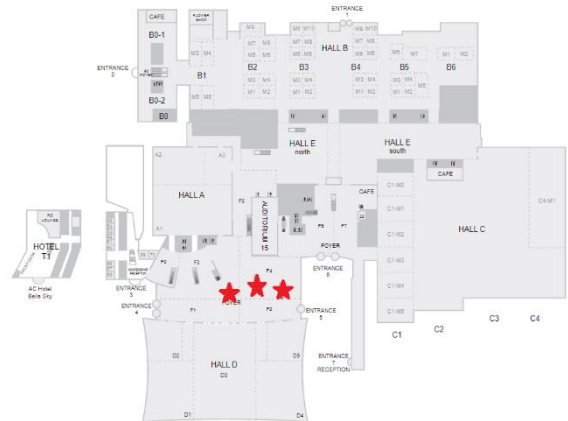

No	Description	Location	Quantity	Height (m)	Wide (m)	Sqm (m2)	Price (excl. VAT)
F1.2B	Material: Foil with print for 1 step	Foyer	1	0,130	1,900	0,25	150€

*27 steps available

No	Description	Location	Quantity	Height (m)	Wide (m)	Sqm (m2)	Price (excl. VAT)
F1.18.1	Material: Foil with print. Balcony railing	Foyer	1	1,160	1,990	2,31	600€

Bella Center 1st Floor

No	Description	Location	Quantity	Height (m)	Wide (m)	Sqm (m2)	Price (excl. VAT)
F2.a	Material: Trevira 205gr./m2 Text: Double sided incl. Block out	Foyer	1	1,600	10,500	16,80	5.000€