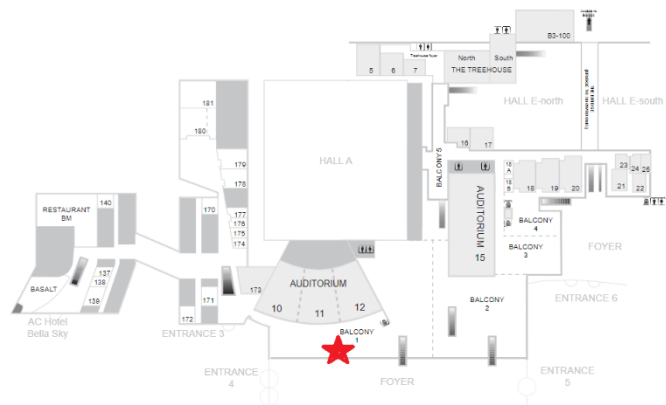

No	Description	Location	Quantity	Height (m)	Wide (m)	Sqm (m2)	Price (excl. VAT)
F1.2B	Material: Foil with print for 1 step	Foyer	1	0,130	1,900	0,25	150€

*27 steps available

No	Description	Location	Quantity	Height (m)	Wide (m)	Sqm (m2)	Price (excl. VAT)
F1.18.1	Material: Foil with print. Balcony railing	Foyer	1	1,160	1,990	2,31	600€

Bella Center 1st Floor

No	Description	Location	Quantity	Height (m)	Wide (m)	Sqm (m2)	Price (excl. VAT)
F2.a	Material: Trevira 205gr./m2 Text: Double sided incl. Block out	Foyer	1	1,600	10,500	16,80	5.000€