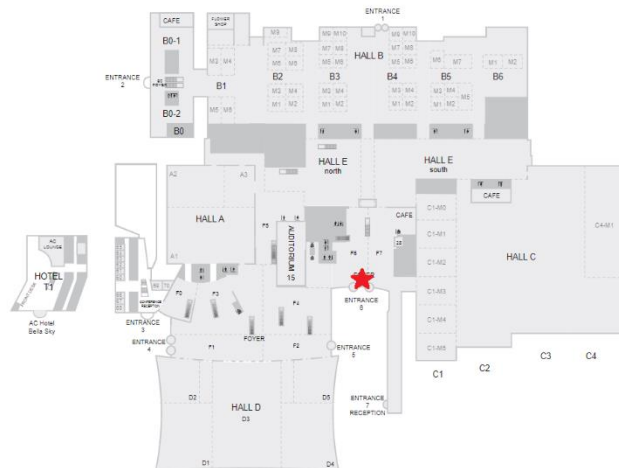

No	Description	Location	Quantity	Height (m)	Wide (m)	Sqm (m2)	Price (excl. VAT)
F1.2B	Material: Foil with print for 1 step	Foyer	1	0,130	1,900	0,25	150€

*27 steps available

No	Description	Location	Quantity	Height (m)	Wide (m)	Sqm (m2)	Price (excl. VAT)
F1.18.1	Material: Foil with print. Balcony railing	Foyer	1	1,160	1,990	2,31	600€

Bella Center 1st Floor

No	Description	Location	Quantity	Height (m)	Wide (m)	Sqm (m2)	Price (excl. VAT)
F2.a	Material: Trevira 205gr./m2 Text: Double sided incl. Block out	Foyer	1	1,600	10,500	16,80	5.000€

No	Description	Location	Quantity	Height (m)	Wide (m)	Sqm (m2)	Price (excl. VAT)
FE.04	Material: Forex 1mm + print, by Entrance 6	Foyer	1	0,290	3,750	1,09	200€

No	Description	Location	Quantity	Height (m)	Wide (m)	Sqm (m2)	Price (excl. VAT)
FE.06	Material: Forex 1mm + print, by Entrance 6	Foyer	1	0,290	3,750	1,09	200€