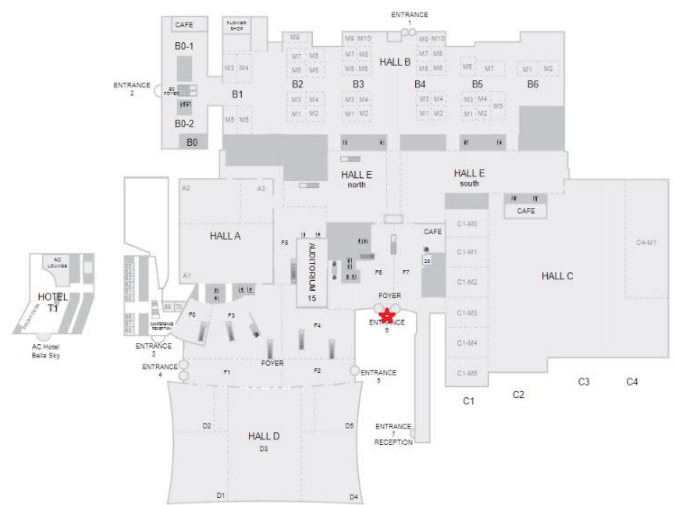

Outdoor Signage

No	Description	Location	Quantity	Height (m)	Wide (m)	Sqm (m2)	Price (excl. VAT)
O.02	Material: Netbanner	Entrance 6	1	5,000	8,400	42,00	4,500€